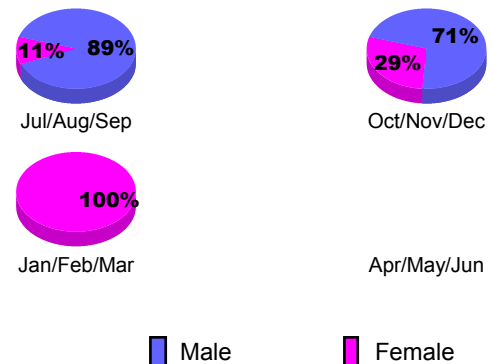

MEMBERSHIP

Month	Net Memb Goal	Actual New Memb	Actual Dropped Memb	Gain/Loss of Memb
2012-2013				
Jul/Aug/Sep	30	45	19	26
Oct/Nov/Dec	-10	33	28	5
Jan/Feb/Mar	20	21	23	-2
Apr/May/June	-25	24	107	-83
Totals	15	123	177	-54

Club Results 2012-2013

Goal, New, Dropped, Gain/Loss

Membership Results 2012-2013

Goal, New, Dropped, Gain/Loss

YTD Status Quo Clubs 2012-2013

Status Quo Clubs Compared to Status Quo Members

Gender Comparison 2012-2013

Club Gain/Loss 2012-2013

Membership Gain/Loss 2012-2013