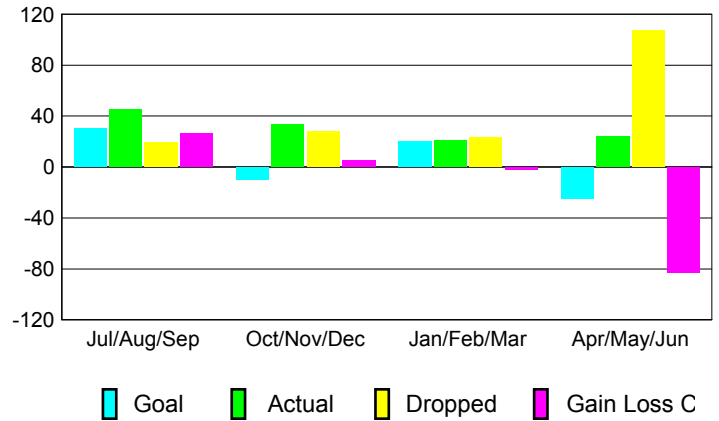

GMT: **Junichi Takata**

Location: **JAPAN**

GMT CA: **5**

CLUBS

Month	New Club Goal	Actual New Clubs	Actual Dropped Clubs	Gain/Loss of Clubs
2012-2013				
Jul/Aug/Sep	0	0	0	0
Oct/Nov/Dec	0	0	0	0
Jan/Feb/Mar	1	0	0	0
Apr/May/June	0	0	0	0
Totals	1	0	0	0

MEMBERSHIP

Month	Net Memb Goal	Actual New Memb	Actual Dropped Memb	Gain/Loss of Memb
2012-2013				
Jul/Aug/Sep	30	45	19	26
Oct/Nov/Dec	-10	33	28	5
Jan/Feb/Mar	20	21	23	-2
Apr/May/June	-25	24	107	-83
Totals	15	123	177	-54

Club Results 2012-2013

Goal, New, Dropped, Gain/Loss

Membership Results 2012-2013

Goal, New, Dropped, Gain/Loss

YTD Status Quo Clubs 2012-2013

Status Quo Clubs Compared to Status Quo Members

Gender Comparison 2012-2013